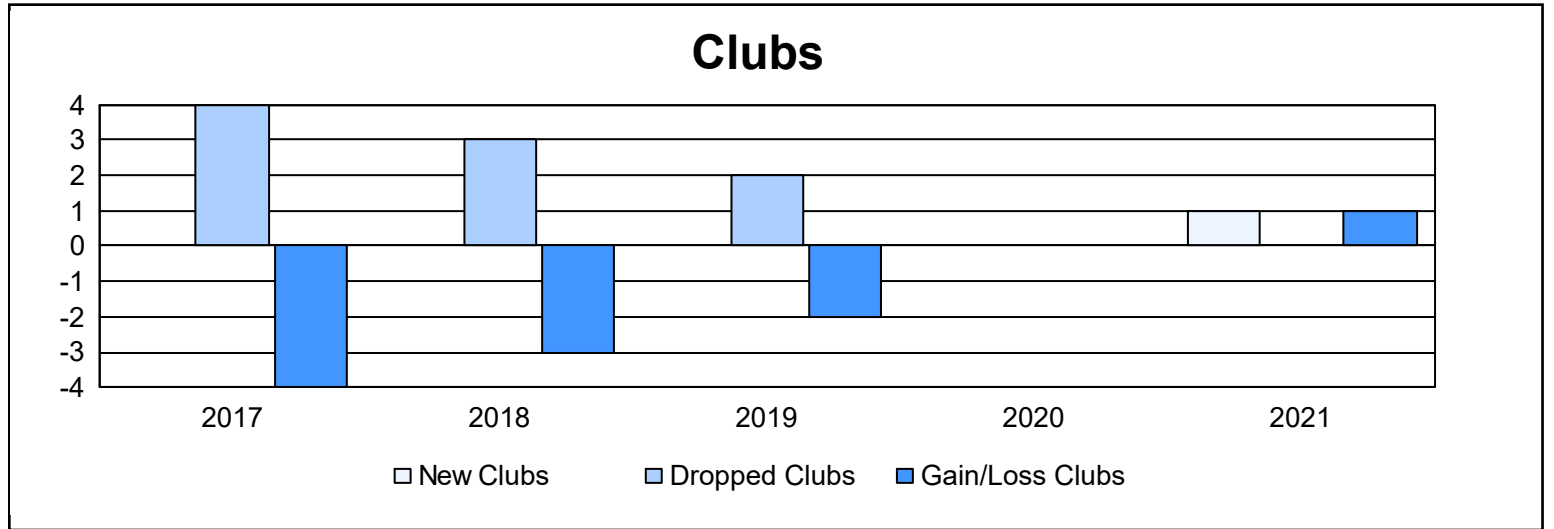

Year	New Clubs	Dropped Clubs	Gain/ Loss Clubs	New Members	Charter Members	Reinstate Members	Transfer Members	Total Member Added	Total Members Dropped	Gain/ Loss Members
2016-2017	0	4	-4	150	0	6	22	178	233	-55
2017-2018	0	3	-3	118	0	5	14	137	249	-112
2018-2019	0	2	-2	99	1	7	2	109	180	-71
2019-2020	0	0	0	96	0	8	11	115	156	-41
2020-2021	1	0	1	55	17	11	9	92	159	-67
<b>Average</b>	<b>0</b>	<b>2</b>	<b>-2</b>	<b>104</b>	<b>4</b>	<b>7</b>	<b>12</b>	<b>126</b>	<b>195</b>	<b>-69</b>

### Membership Composition June 2021 Cumulative