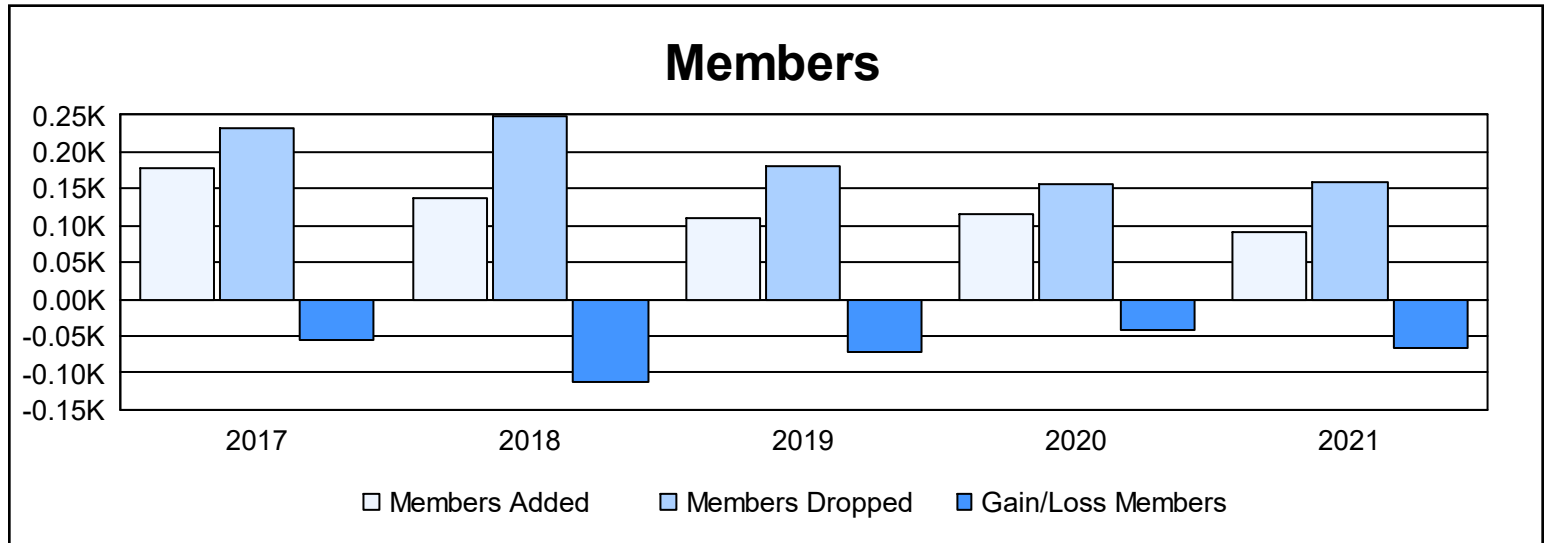

Year	New Clubs	Dropped Clubs	Gain/ Loss Clubs	New Members	Charter Members	Reinstate Members	Transfer Members	Total Member Added	Total Members Dropped	Gain/ Loss Members
2016-2017	0	4	-4	150	0	6	22	178	233	-55
2017-2018	0	3	-3	118	0	5	14	137	249	-112
2018-2019	0	2	-2	99	1	7	2	109	180	-71
2019-2020	0	0	0	96	0	8	11	115	156	-41
2020-2021	1	0	1	55	17	11	9	92	159	-67
<b>Average</b>	<b>0</b>	<b>2</b>	<b>-2</b>	<b>104</b>	<b>4</b>	<b>7</b>	<b>12</b>	<b>126</b>	<b>195</b>	<b>-69</b>

### Membership Composition June 2021 Cumulative